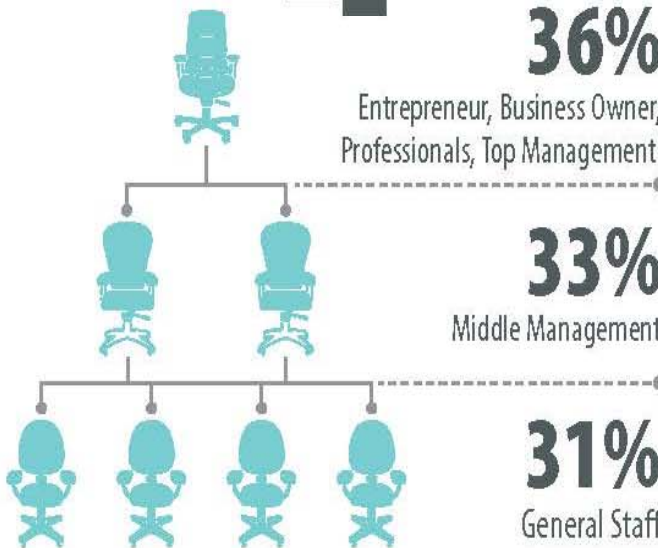

# MPACT

**660,600**  
monthly viewers

**67%**  
identify as Business People

**40%**  
are Young Adults

**38%**  
visit as Family

**134**

Digital Advertising Displays  
across Phnom Penh

**127**  
Sites

# Our Happy Clients

ADVERTISING PACKAGE HIGHLIGHT