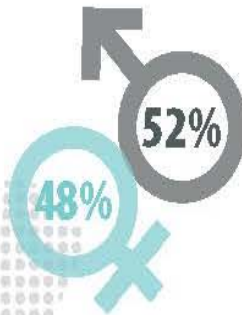

# MPACT

**660,600**  
monthly viewers

**67%**  
identify as Business People

**40%**  
are Young Adults

**38%**  
visit as Family

**134**

Digital Advertising Displays  
across Phnom Penh

**127**  
Sites