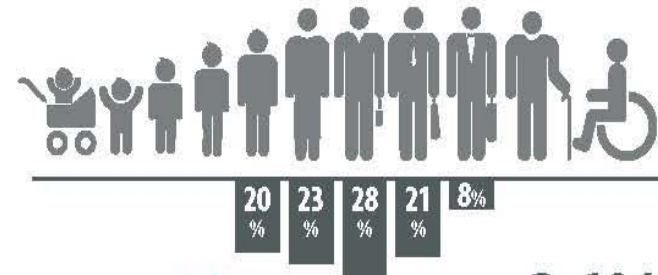

# MPACT

**660,600**  
monthly viewers

**67%**  
identify as Business People

**40%**  
are Young Adults

**38%**  
visit as Family

**134**

Digital Advertising Displays  
across Phnom Penh

**127**  
Sites